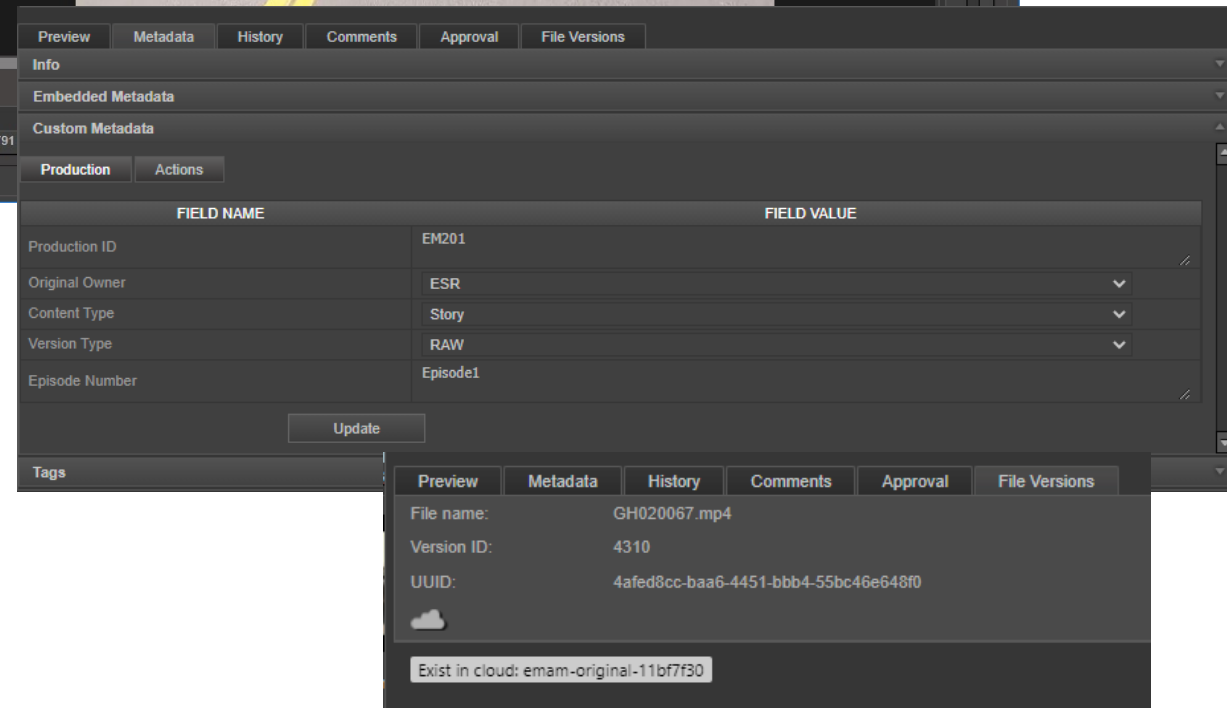

- Low-res Preview
- Metadata
- Asset History
- Review & Approval
- Metadata
- File Versions