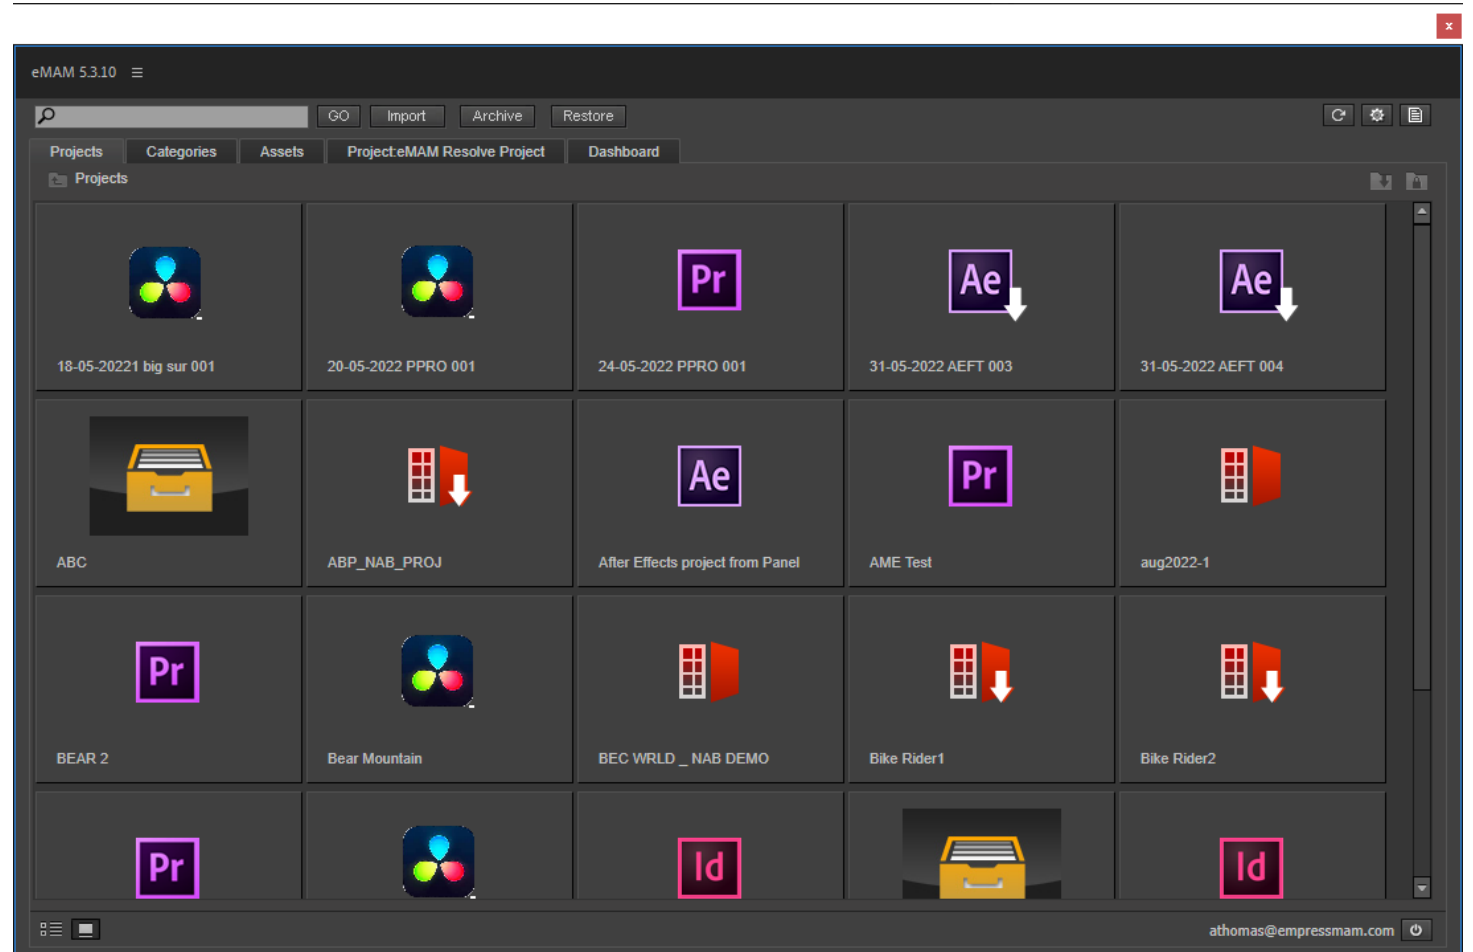

- 
- Categories
  - Tree view
  - Thumbnail view
  - Category to Bin
  - Permissions

- 
- Projects
  - Check-in / Check-out
  - Version management
  - User assignment

- 
- Project Export
  - Timeline Export