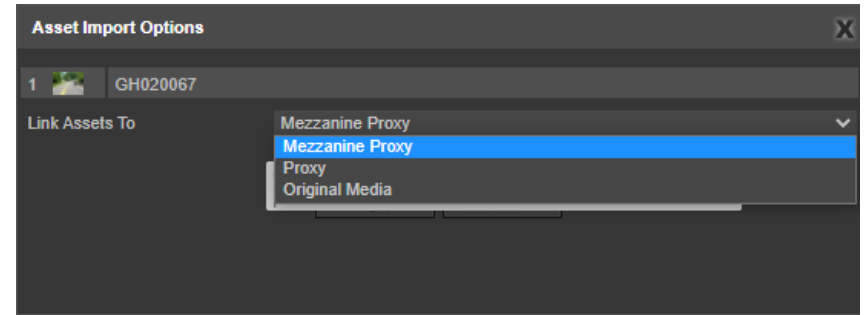

1. ---
2. Assets Import
   - Link to the media in the shared storage
   - Localize media from S3, Azure BLOB, Google COS and other storages
   - Link to proxy, mezzanine or original